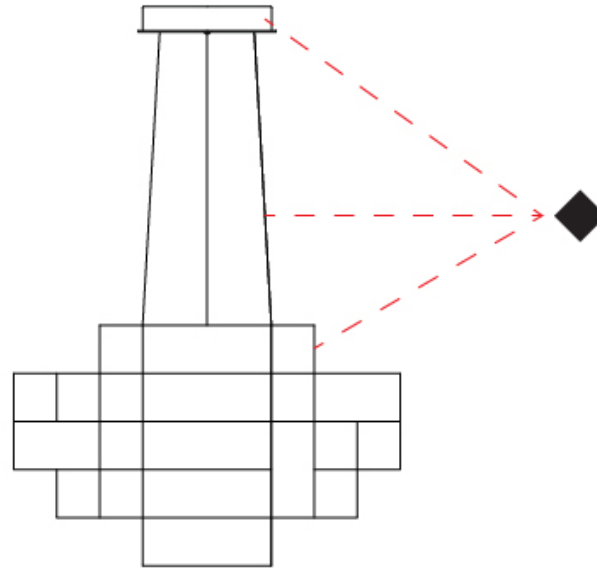

D101653-

PROJECT	_____
TYPE	_____
SPECIFIER	_____
QUANTITY	_____
DATE	_____

D