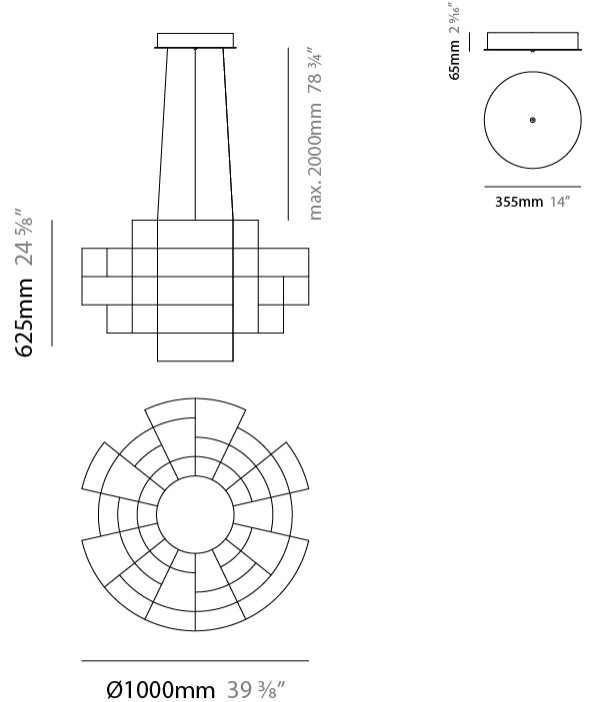

SPECTRE SUSPENSION

D101653-

base number   LED   Color   Finish
Dimming   Temperature   Options

1. To build a product code in our configurator select the specify button on the base model # product page
2. To build a manual product code on this datasheet choose from the options listed below in blue font and add the suffix to the base model #

GENERAL

Series: Spectre
Brand: Quasar
Division: Design
Mounting Type: Suspension
Mounting Location: Ceiling
Subcategory: Ambient

PHYSICAL

Shape: Abstract
Diameter (mm): 1000
Diameter (in): 39 3/8
Height (mm): 625
Height (in): 24 5/8
Max. Overall Height (mm): 2000
Max. Overall Height (in): 103 3/8
Light Distribution: Omnidirectional
Weight (kg): 5
Weight (lbs): 11.02
Fixture Finish: [NIC / BRA / BBR](#)
Fixture Material: Metal
Upon Request: Custom Sizes

ELECTRICAL

Lamp Type: LED
Input Wattage (W): 85.2
Dimming: [0-10V Dimming / Phase Dimming (120Vac Only)](#)
Driver Included: Yes
Driver Location: Integrated
Driver Type: Constant Voltage - 120/277Vac
Driver Class: Class 2
Input Voltage (V): 120 - 277
Output Voltage (V): 12

LED

Number of LEDs: 142
Color Temperature (°K): [2400 / 2800](#)
Max. Delivered Lumen (lm): 4260 (2800K)
CRI: >90 CRI
Lamp Life (hrs): 50000

OPTICAL

RATINGS AND CERTIFICATIONS

Certified By: Certified for North American Standards
IP rating: IP20